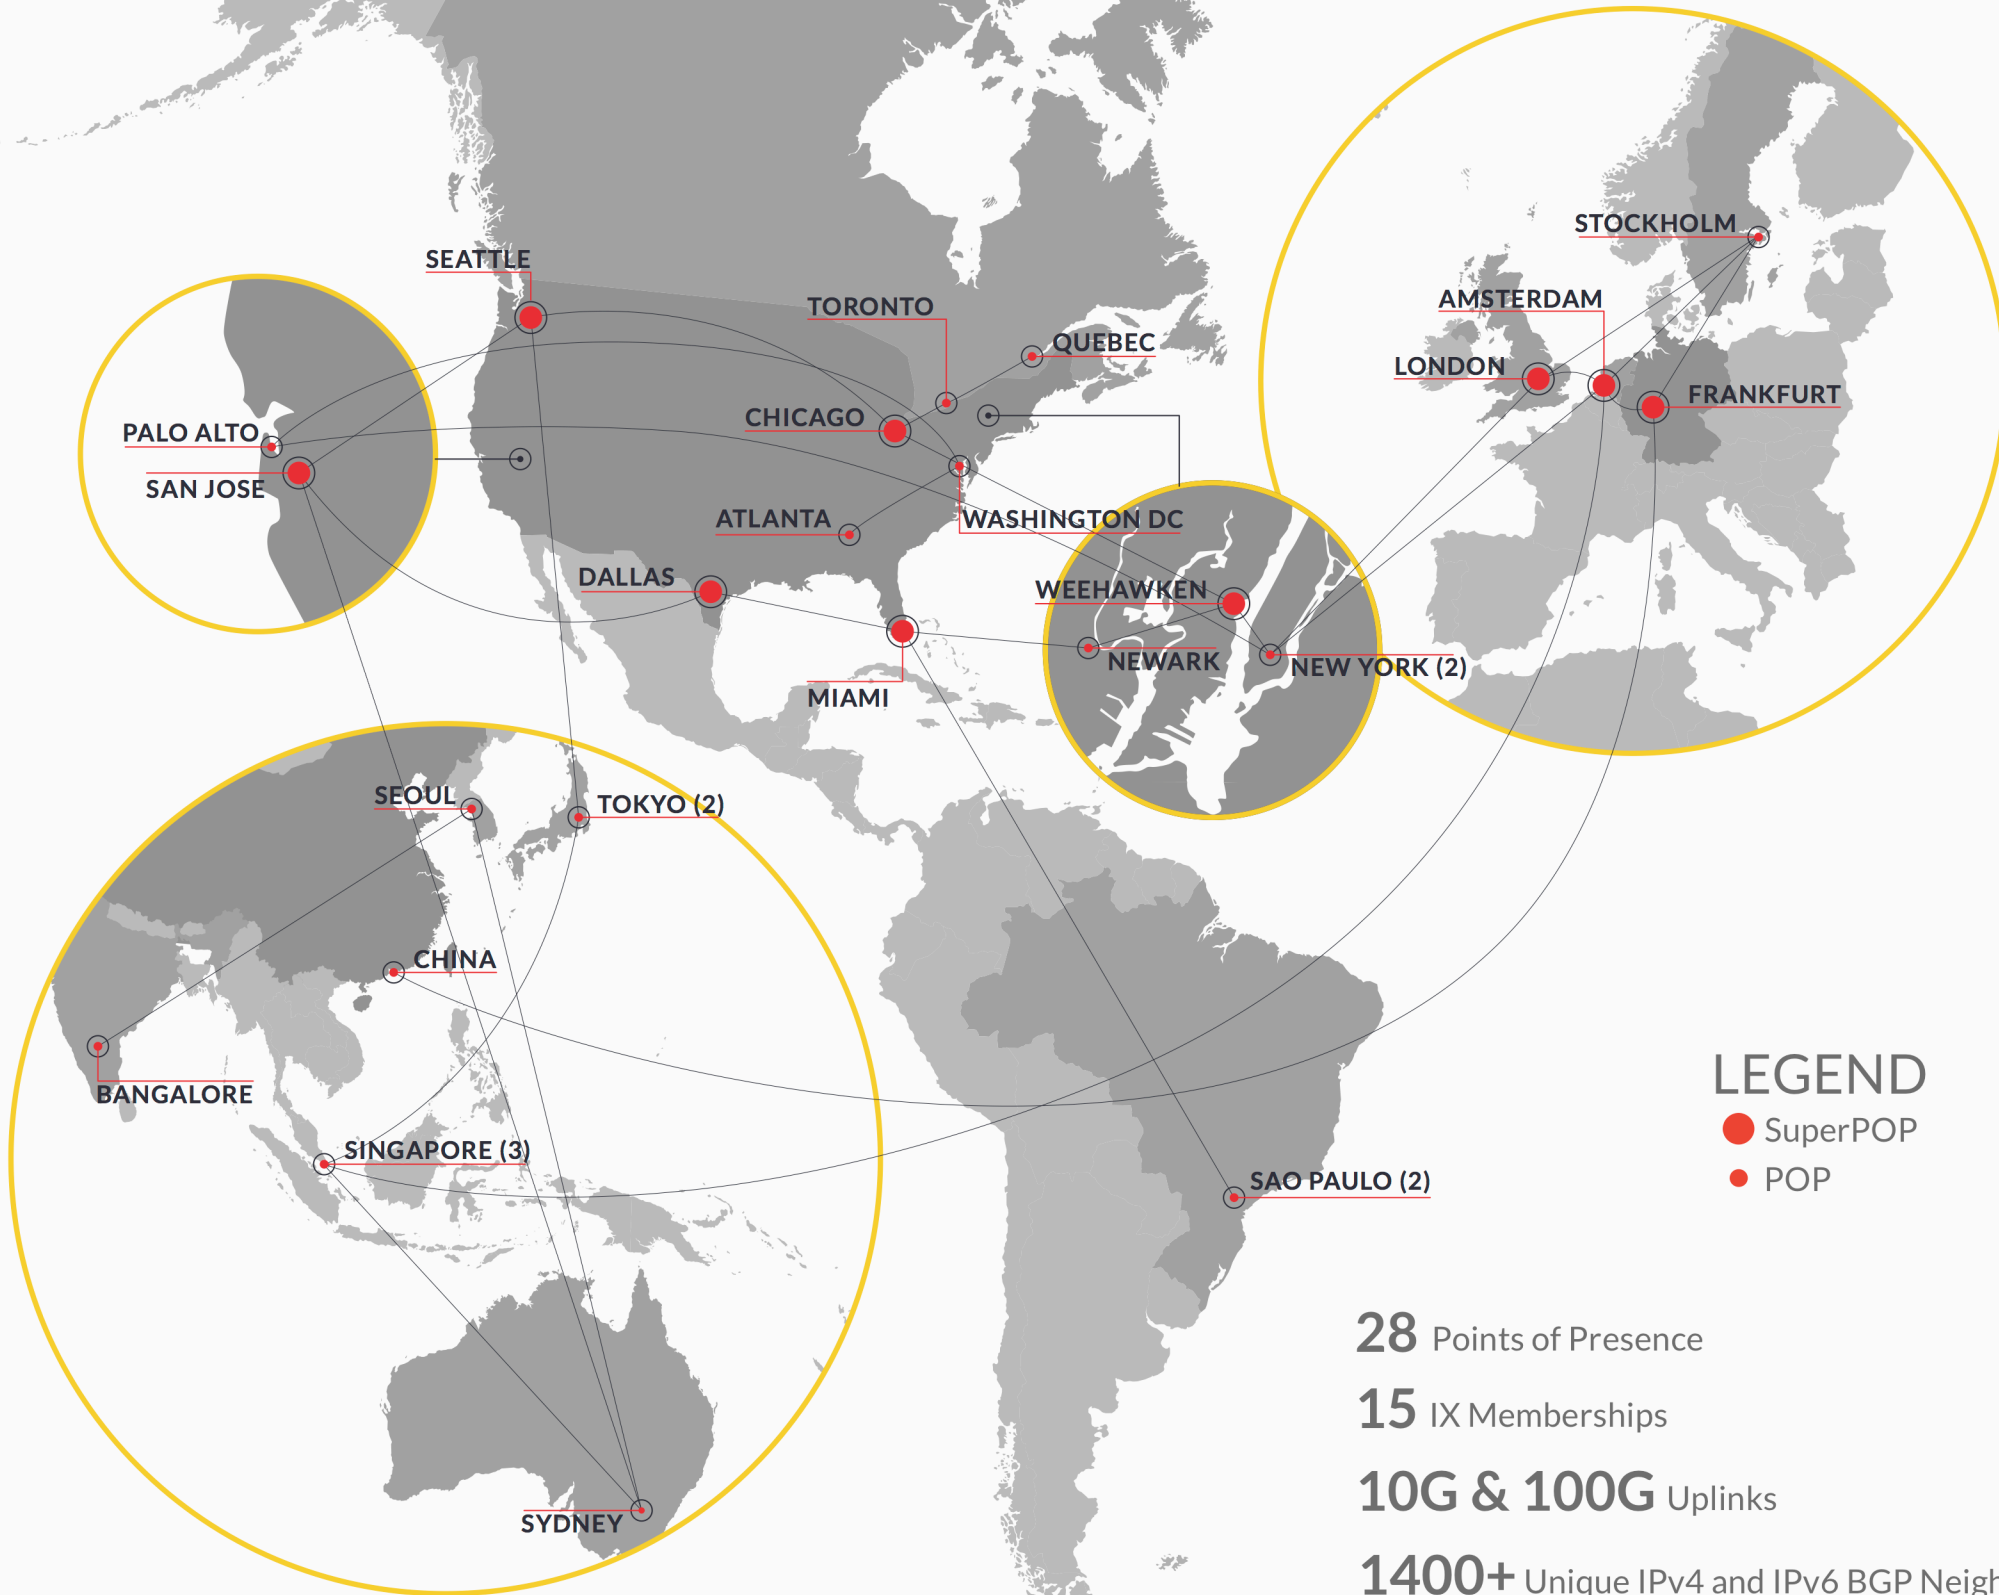

BelugaCDN Network Map 2016

LEGEND
● SuperPOP
● POP

- 28** Points of Presence
- 15** IX Memberships
- 10G & 100G** Uplinks
- 1400+** Unique IPv4 and IPv6 BGP Neighbors